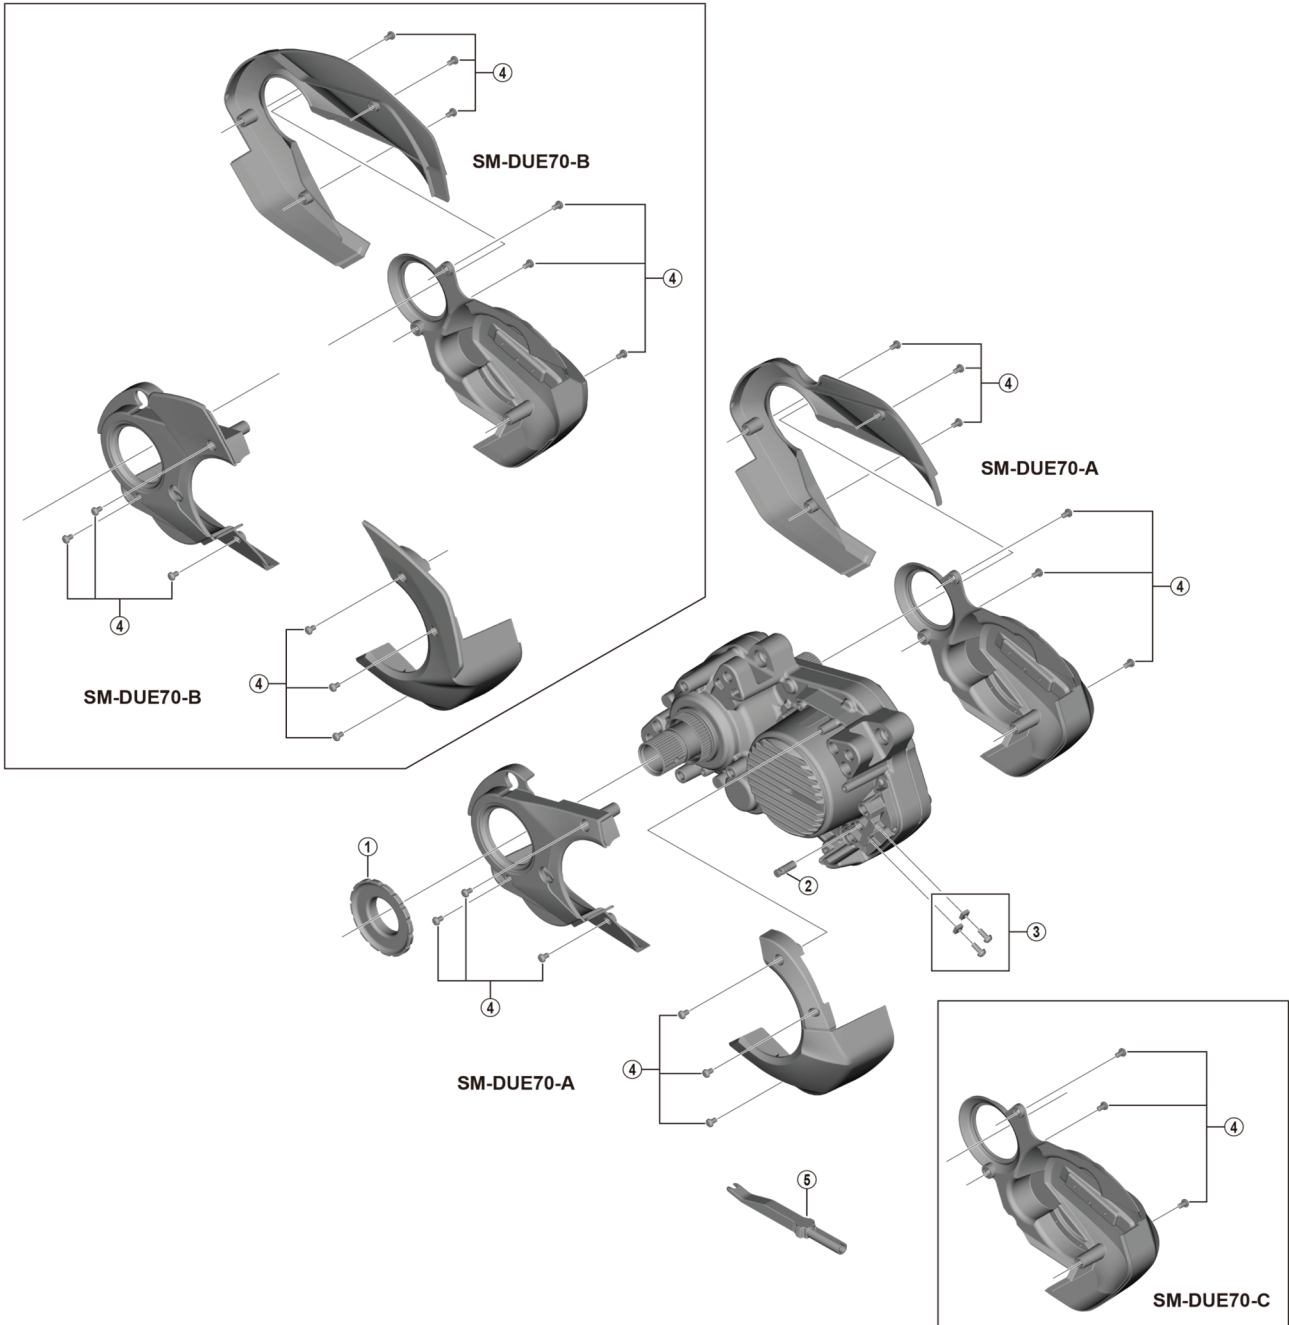

Drive Unit DU-E7000 SM-DUE70 Drive Unit Cover

ITEM NO.	SHIMANO CODE NO.	DESCRIPTION
1	Y78N00085	Lock Ring
2	Y6VE15000	Dummy Plug
3	Y72F98010	Screw (2 pcs.) & Nut (2 pcs.)
* 4	Y72G98020	Cover Fixing Bolts (3 pcs.)
	Y72G98010	Cover Fixing Bolts (6 pcs.)
5	Y6VE16000	TL-EW02 Plug Tool