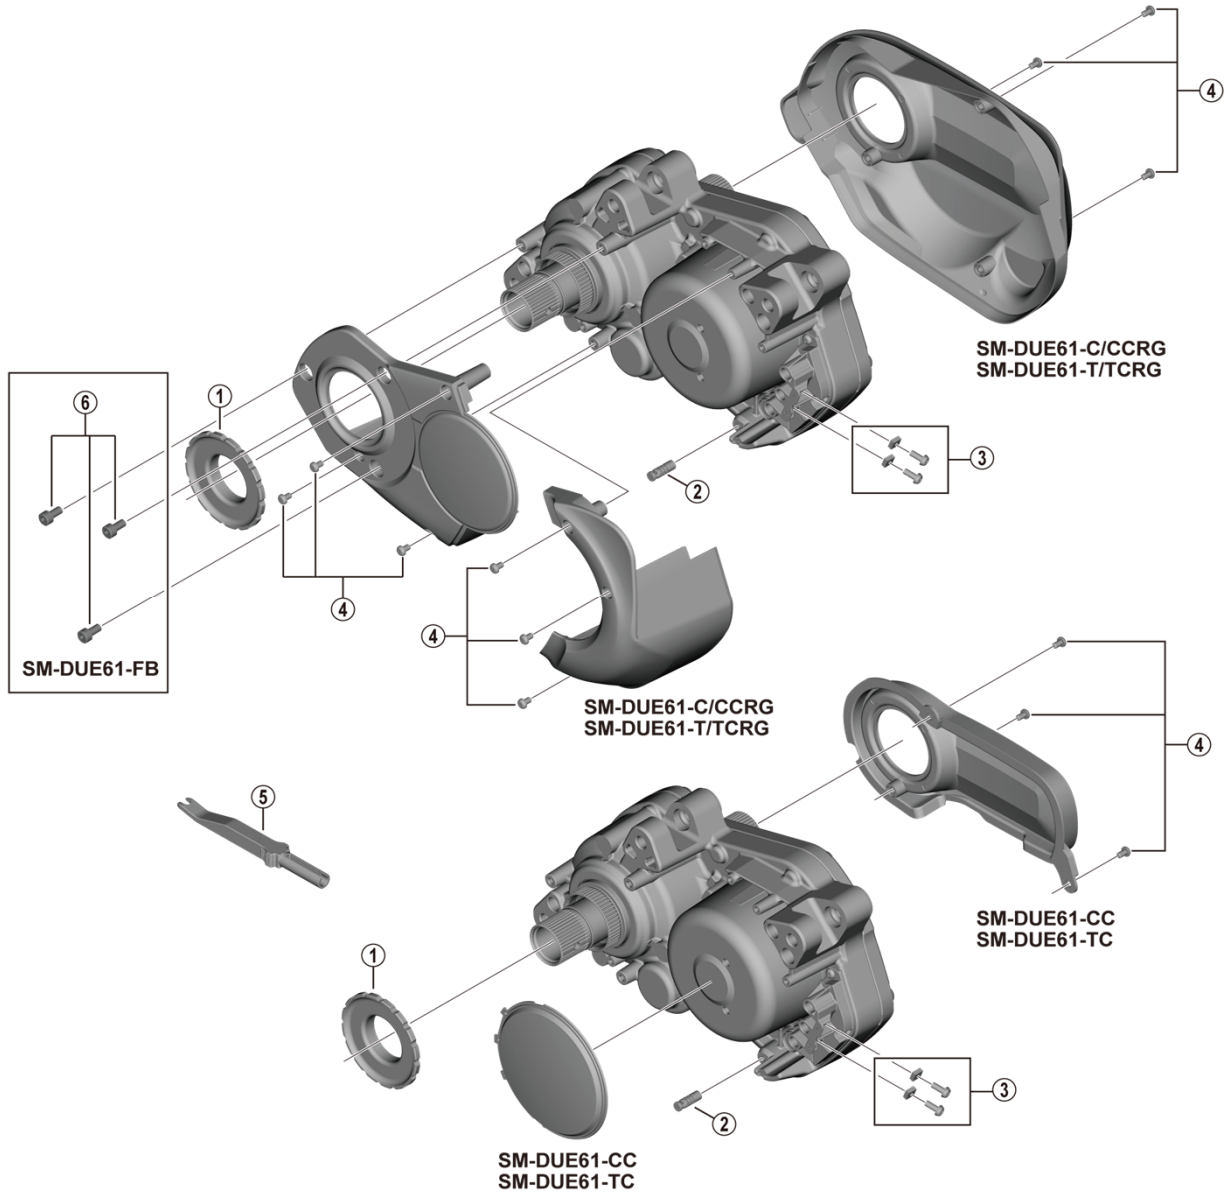

Drive Unit
DU-E6100 DU-E6100-CRG
SM-DUE61 Drive Unit Cover

ITEM NO.	SHIMANO CODE NO.	DESCRIPTION
1	Y78N00085	Lock ring
2	Y6VE15000	Dummy plug
3	Y72F98010	Screw (2 pcs.) and nut (2 pcs.)
4	Y72G98020	Cover fixing screws (3 pcs.)
	Y72G98010	Cover fixing screws (6 pcs.)
5	Y6VE16000	TL-EW02 Plug tool
6	Y78N98010	Chain case fixing M4 screws (3 pcs.)